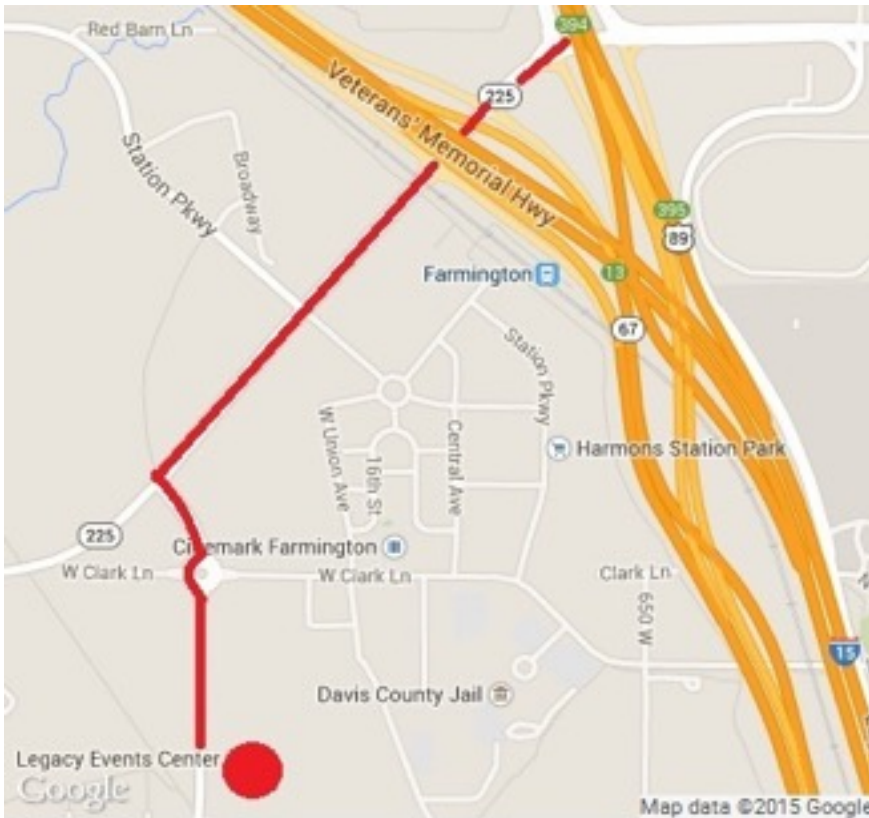

From North or South US 89 & From North or South I-15

Take exit 395 toward I-15/UT-225/Park Ln/Lagoon

From Legacy Highway

Take Exit 12 toward I-15/UT-225/Park Ln/Lagoon

Turn West onto UT-225 Park Lane

Follow West UT-225 Park Lane to 1100 W.

The left turn lane splits off at the second light.

Stay left at the split to turn South on 1100 West.

Continue south on 1100 West through the traffic circle.

Proceed to building 1 at the south end of the parking lot.